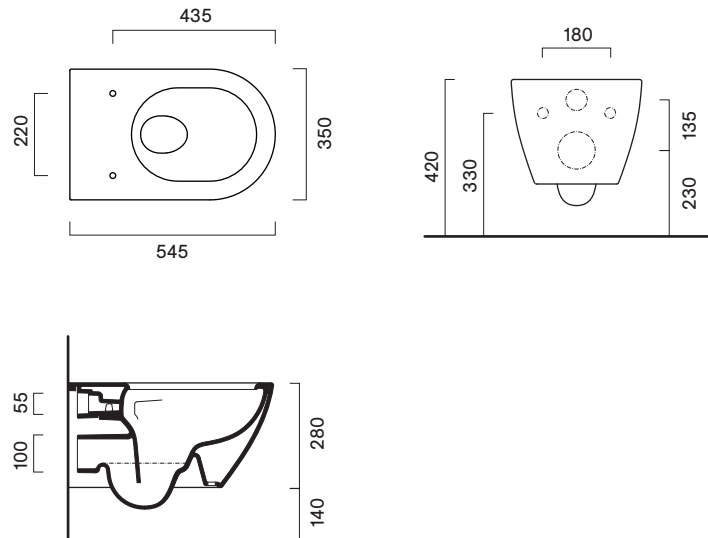

Sfera 55x35

Description	cm 55x35 kg 24 lt 4,5	Wall-hung Wc with Silentech flushing system.
Codes, colours and finishes	05 1164 0001	Bianco glossy <input type="radio"/>
Plus and features	 Silentech  Save Water  Cataglaze+  Soft Close  Quick Release 	

Dimensions

Not recommended with level cistern, under window and flow regulators.